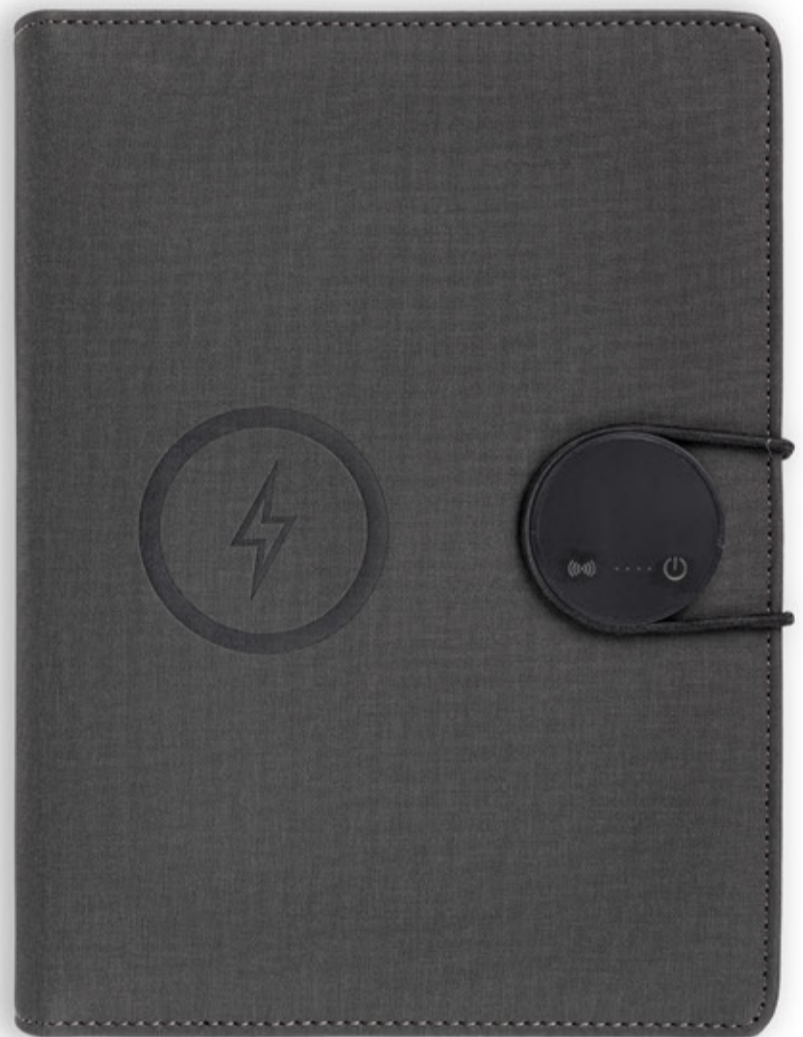

## 3 in 1 MagSafe 8000 mAh Power bank

Your Logo Could be Printed or Lighted

Dimensions  
18cm (W)\*22.5cm (H)

 **15W FAST CHARGING**

# VOLT ORGANIZER

CODE | **NBW50**

Crafted from sustainable recycled PU materials with zero carbon credits, The Volt Organizer is a powerful multi-functional tool for modern professionals.

The Volt organizer combines elegance and versatility with a built-in 3-in-1 portable stand, designed to support MagSafe-enabled devices like mobile phones, AirPods, and smartwatches. Featuring integrated 8000 mAh power bank, this organizer ensures you stay charged and connected throughout the day. A unique lighting feature illuminates your company's logo, adding a premium touch to your branding.