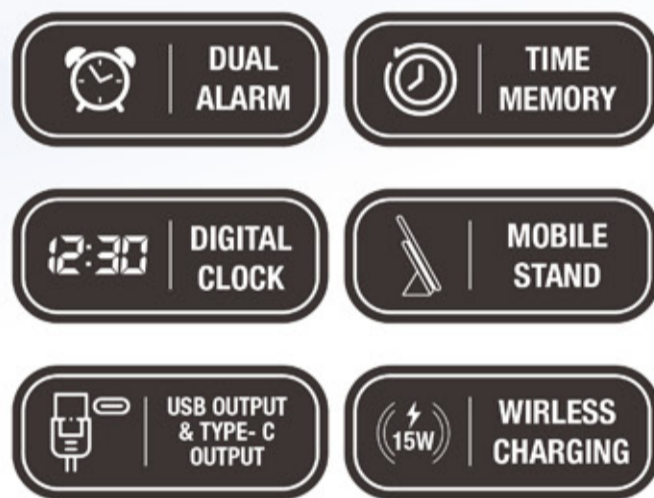

15W CHRONO WAVE ALARM

CODE | DCW01

Desktop Customize Logo Multifunctional Wireless Charger Digital Alarm Clock and Calendar with Temperature Monitor