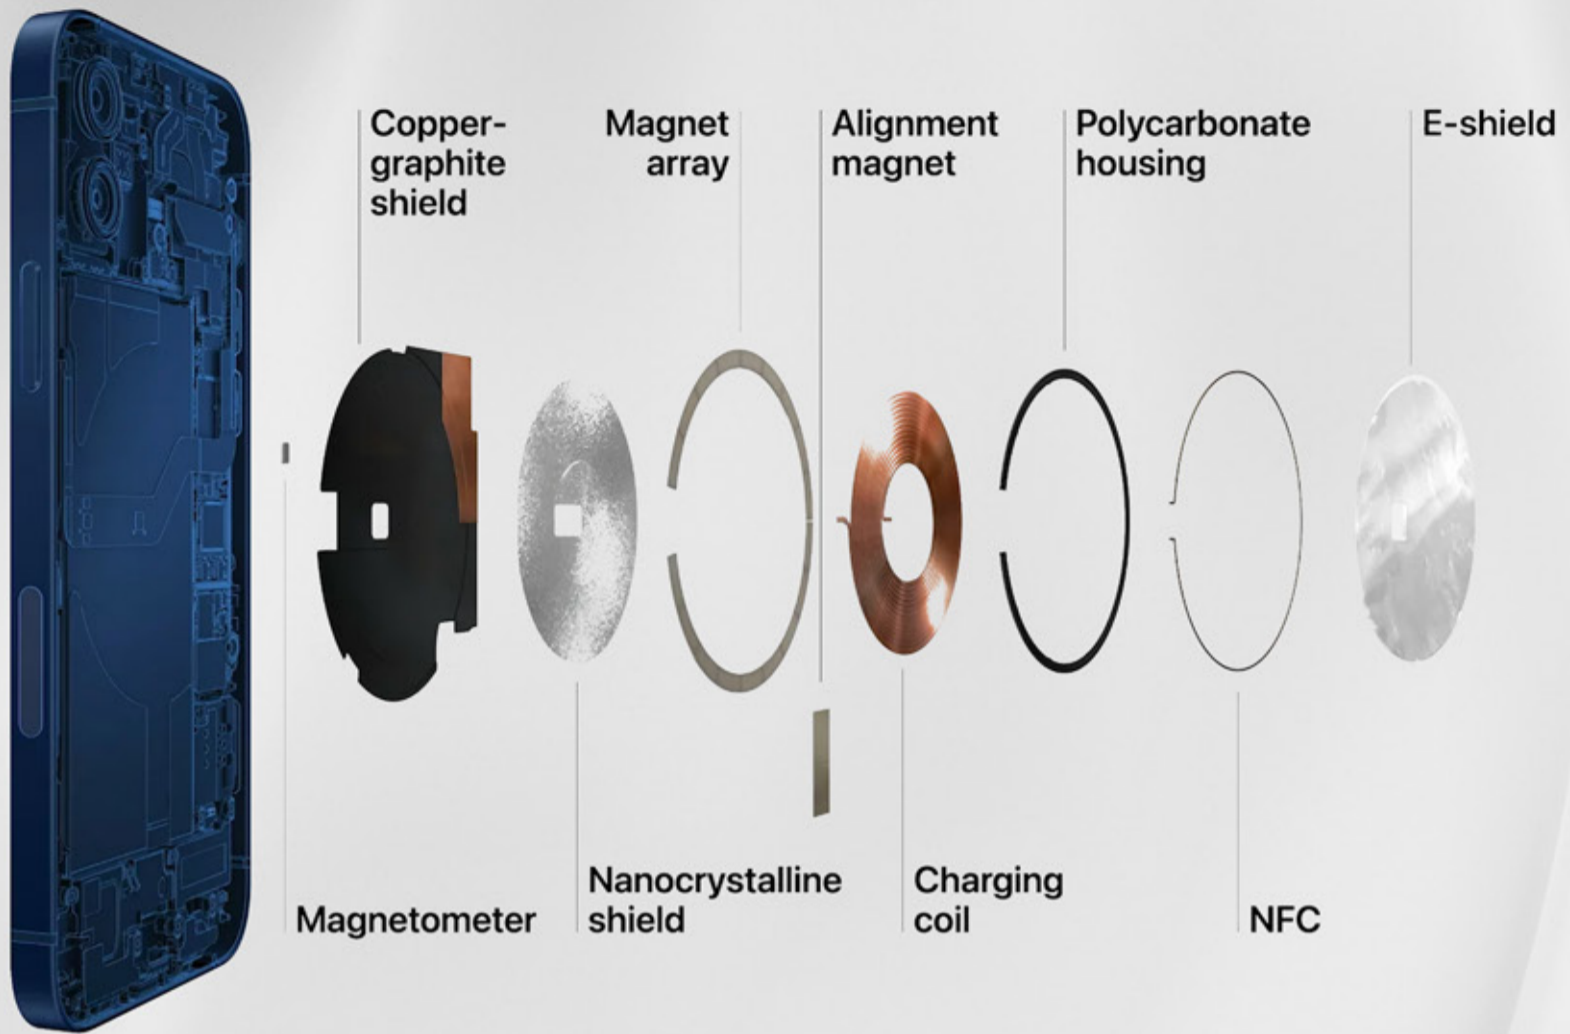

# MAGSAFE POWERBANKS

MagSafe charging offers fast, efficient power with magnetic alignment, making it easy to charge your devices and use compatible accessories.

# MagSafe Technology

## Easy and Fast Charging

MagSafe is a new technology from Apple that makes wireless charging simple and fast. It uses magnets that match perfectly with devices like the iPhone, holding the charger securely in place. This strong connection means the phone charges faster and doesn't lose power, unlike other wireless chargers that might not align properly.

**Faster Charging:** Because MagSafe keeps the charger perfectly aligned, the phone charges faster than with regular wireless chargers.

**Stable Connection:** The magnetic grip ensures the charger stays in place, even if you move the phone, so charging doesn't stop.