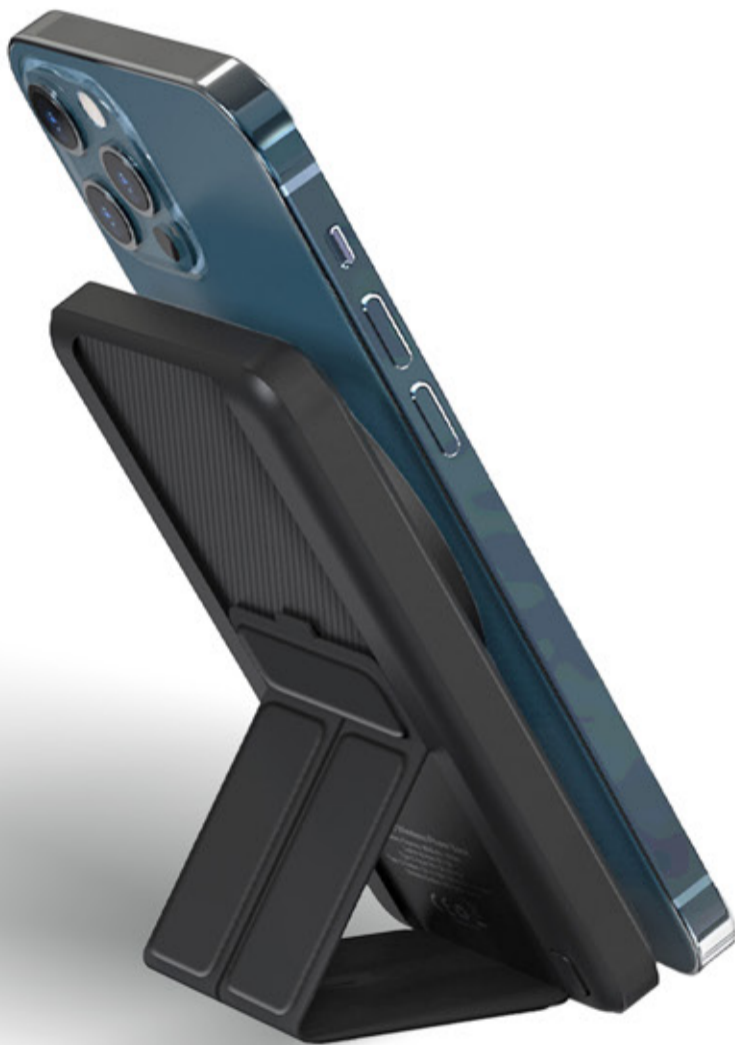

# 22.5W MAGSTAND CHARGE 5K POWERBANK

CODE | **PBW218**

This innovative power bank with 5000mAh Capacity features MagSafe technology for a secure, magnetic connection to your compatible devices, ensuring efficient charging. It includes a 15W wireless charging capability, allowing you to charge your phone quickly and conveniently without cables. The foldable mobile stand adds versatility, enabling you to prop up your phone for hands-free use while charging. Compact and functional, this power bank is perfect for on-the-go charging, combining portability with modern charging solutions.

### Phone Stand

Vertical & Horizontal Charging

HAIHER  
CAPACITY

MAGSAFE  
WIRELESS  
CHARGER

MOBILE  
STAND

Never falling off

**Strong Magnet  
Stable Charging**