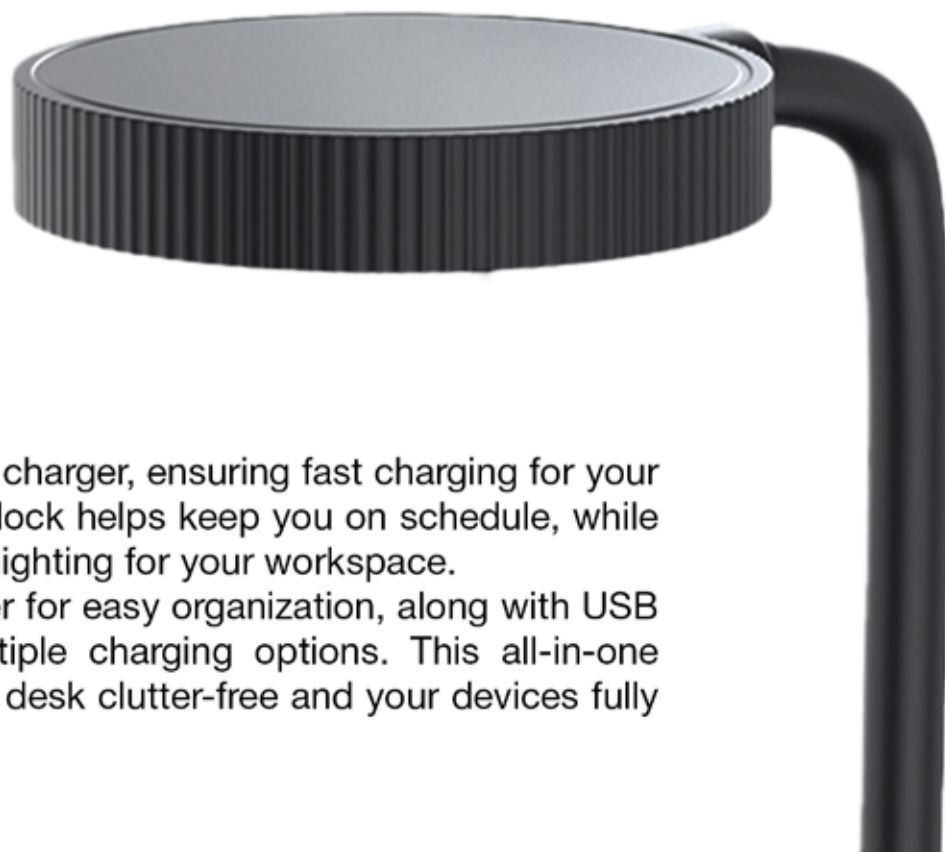

# HEXA LAMP

 **15W FAST CHARGING**

CODE | LDCW01

This versatile and modern desktop organizer is a multifunctional hub designed for both convenience and efficiency.

It features a powerful 15W wireless charger, ensuring fast charging for your devices. The built-in digital alarm clock helps keep you on schedule, while the foldable lamp offers adjustable lighting for your workspace. Additionally, it includes a pen holder for easy organization, along with USB and Type-C output ports for multiple charging options. This all-in-one solution is perfect for keeping your desk clutter-free and your devices fully powered.