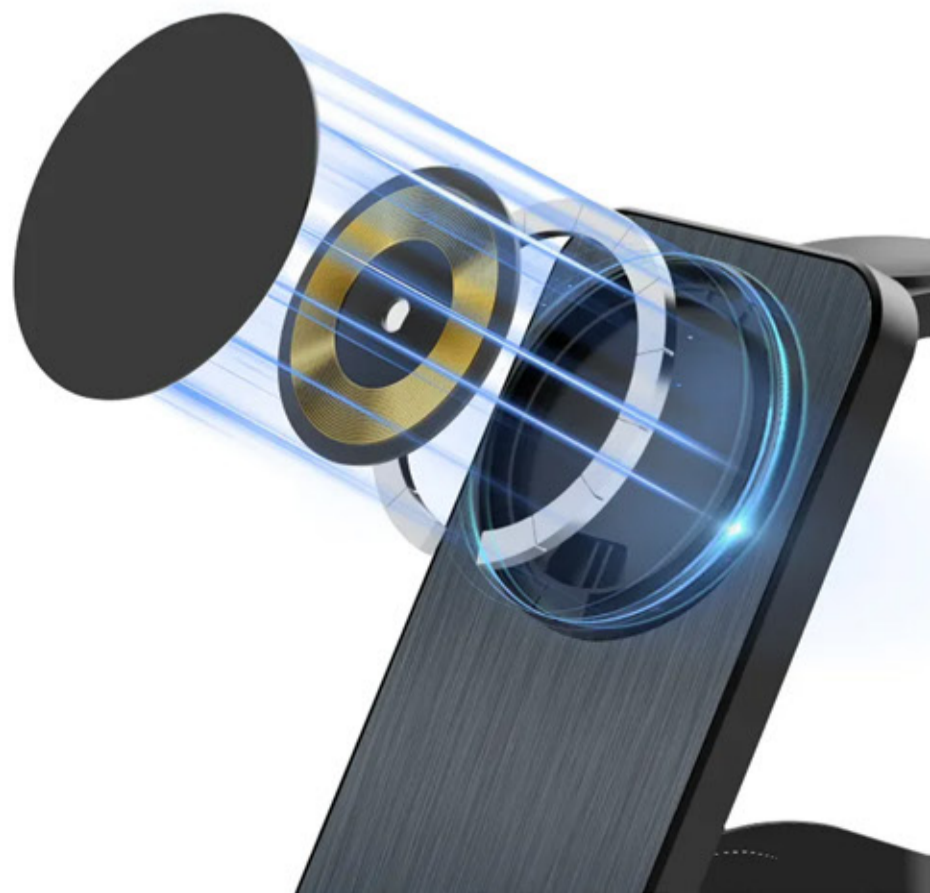

Magnetic Wireless Charger Built-in N52

Strong magnetic attachment makes your phone more stable when wireless charging.

Output 9V/2A
Feature Wireless Charging for Iphone 16 15 14 13 12 Pro Max
Logo Accept Customized Logo
Compatible Qi Compliant Devices
Keywords 3 in 1 Foldable Wireless Charging
Charging distance ≤3-8mm
Input 9V/2A 9V/3A
Size 247*74.5*8.5mm