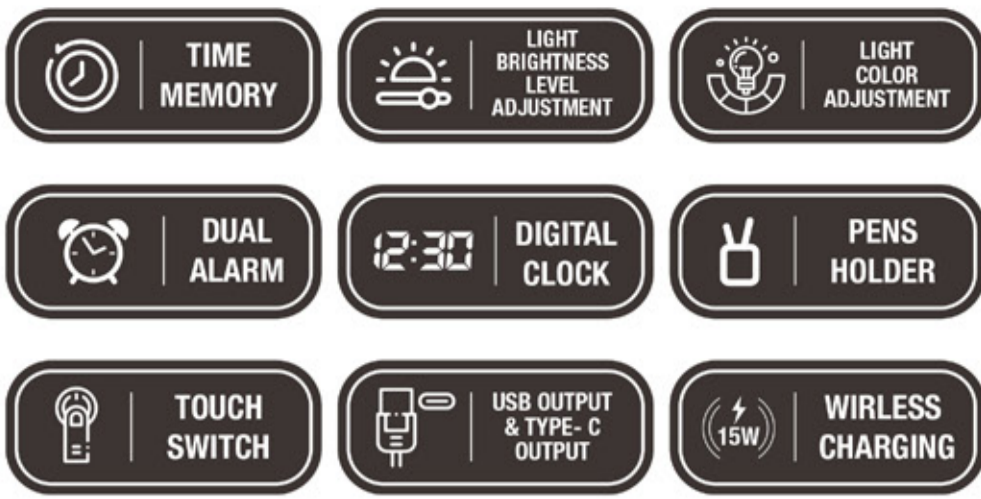

# HEXA LAMP

 **15W FAST CHARGING**

CODE | LDCW01

This versatile and modern desktop organizer is a multifunctional hub designed for both convenience and efficiency.

It features a powerful 15W wireless charger, ensuring fast charging for your devices. The built-in digital alarm clock helps keep you on schedule, while the foldable lamp offers adjustable lighting for your workspace. Additionally, it includes a pen holder for easy organization, along with USB and Type-C output ports for multiple charging options. This all-in-one solution is perfect for keeping your desk clutter-free and your devices fully powered.