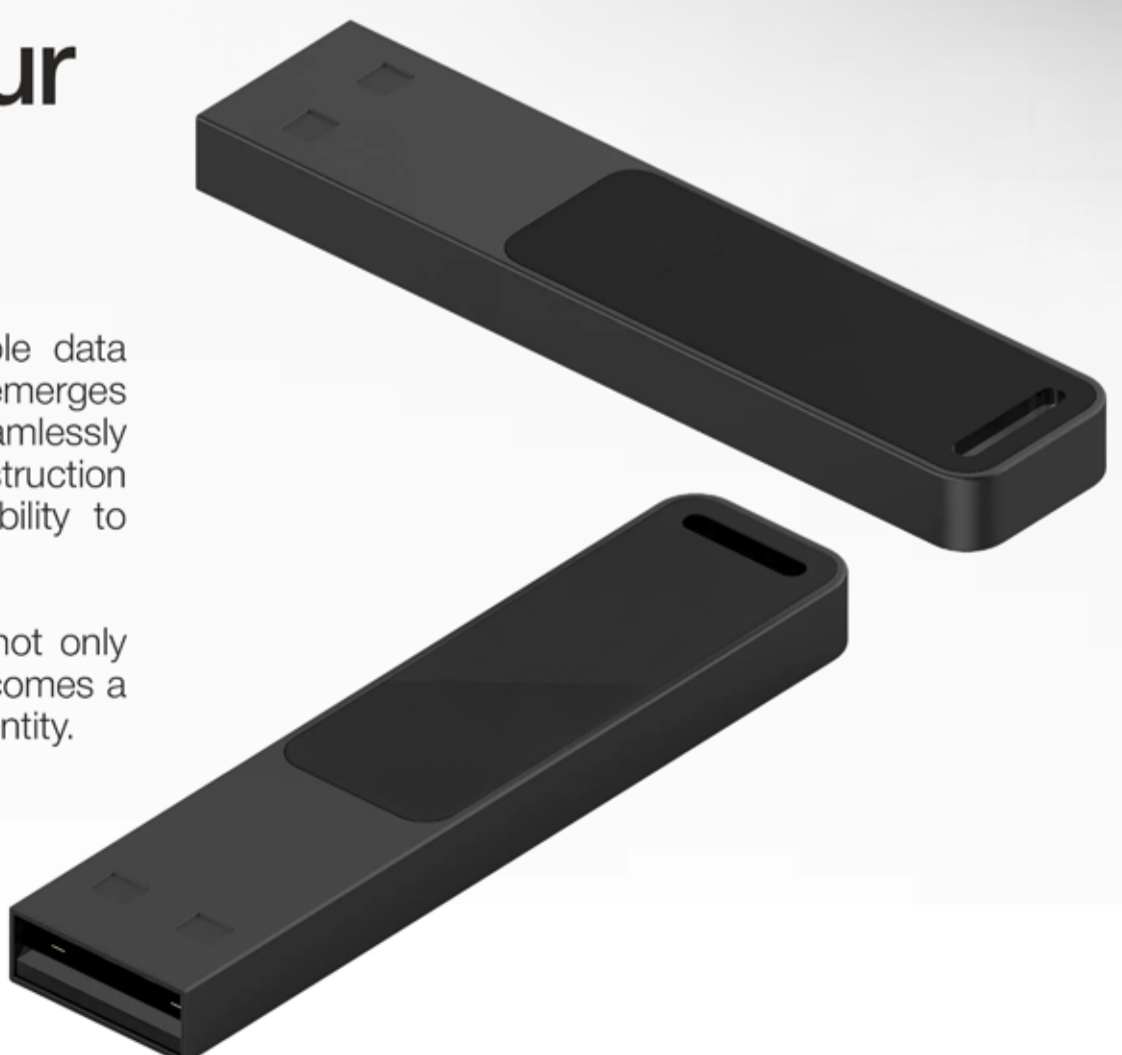

SYNCSTATION BT SPEAKER

CODE | USB55

Illuminate Your Files.

In the ever-evolving realm of portable data storage, the LuminaLogo Metal USB emerges as a shining example of innovation, seamlessly blending the robustness of metal construction with a customizable touch – the ability to engrave and illuminate your logo.

This sleek and sophisticated device not only stores your data securely but also becomes a personalized beacon of your brand identity.

Material Aluminum
Capacity 16 GB
Full color printing, laser engraving
Write speed 15Mbps to 20Mbps
Read speed 65Mbps to 80Mbps